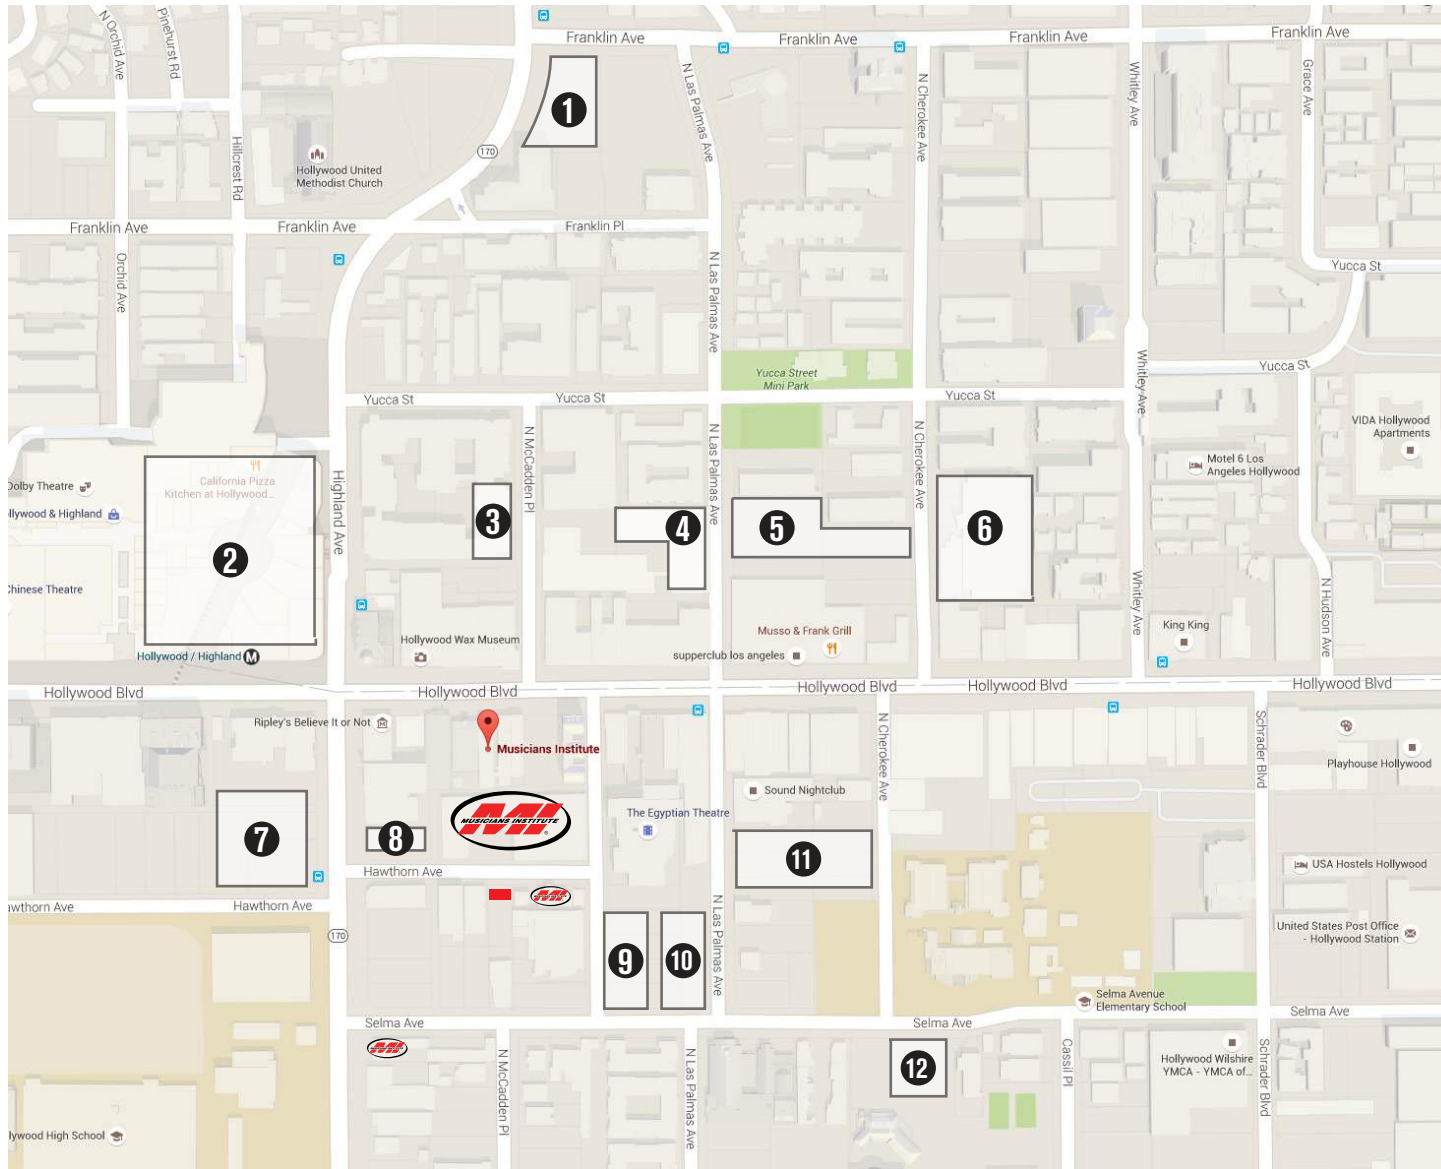

PARKING AROUND MI

Campus Tour Reserved Parking

Metered and unmetered street parking is also available on the streets surrounding MI.

Free street parking can be found on Mansfield, Orange, De Longpre, Cassil, and parts of Selma.

Pay attention to street signs! Time limits, prices, and availability can change from hour to hour.

- 1 Proper Parking**
No Overnight Parking
\$5 / day for MI Students
- 2 Hollywood & Highland Center**
2 hr Free w/ Validation
\$15 max / day
\$125 / month
- 3 First Class Parking**
\$10-12 / day
Around \$95-120 / month
Student Discount Available
- 4 First Class Parking**
Around \$10-20 / day
- 5 Grant Parking**
\$10-20 / day 8am - 6pm
Around \$100 / month
- 6 Modern Parking**
\$16 / day 6pm - 6am
\$144 / month + \$25 key card
- 7 California Parking Systems**
\$15-25 / day
\$150 / month
- 8 Coast Parking**
\$10 / day 9am-5pm
Students \$120 / month
- 9 Coast Parking**
\$10-15 / day
\$140 / month
- 10 Classic Parking**
\$10-15 / day
\$100 / month
- 11 Classic Parking**
\$10-15 / day
\$100 / month
- 12 First Class Parking**
\$8-10 / day
\$90 / month