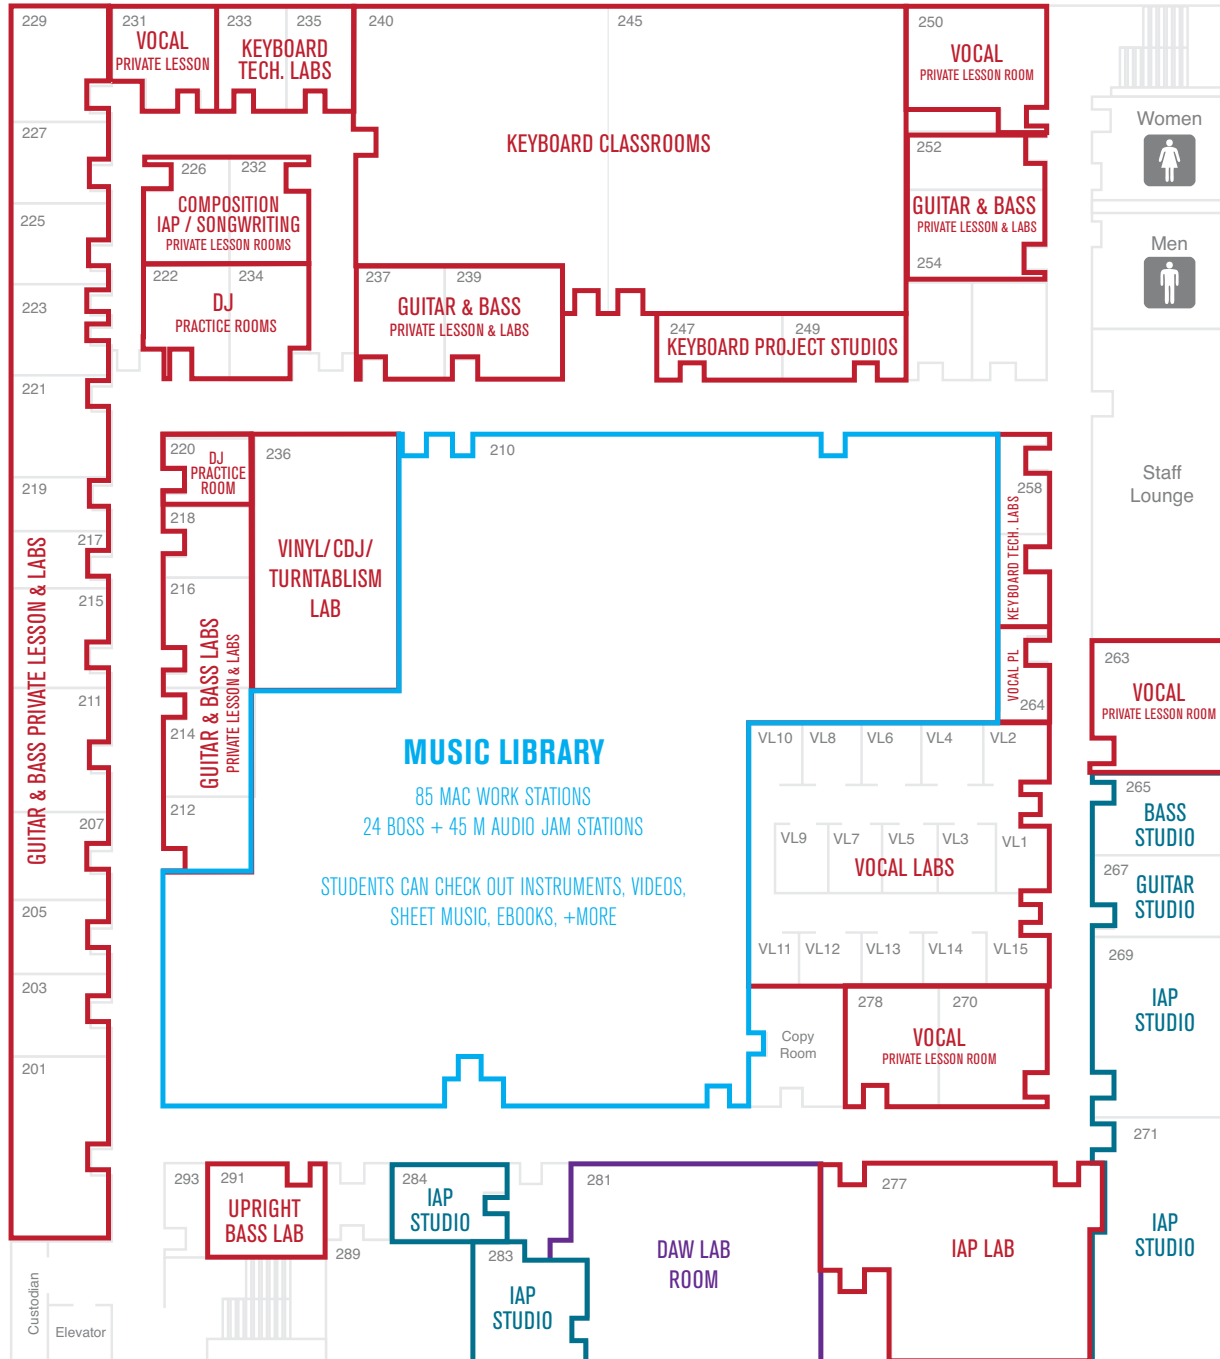

CAMPUS MAP

1ST FLOOR

CAMPUS MAP

2ND FLOOR

CAMPUS MAP

3RD FLOOR

CAMPUS BUILDING CODES

The map below should help you find your classes. If you have any questions, please visit the Student Affairs office on the east side of the passage.

Please note: Rooms MI-145, MI-150, and MI-190 are located in the UTB wing of the Main Building and can be accessed from the Main Entrance past the security desk

Musicians Institute building codes are as follows:

1 ADMIN - Administration Building

6752 Hollywood Blvd.

2 HIGH - Highland Building

1622 N. Highland Ave.

3 MCAN - McCadden Annex

1621 N. McCadden Place

4 MBH - Music Business Building

1518 N. Highland Ave. near Sunset Blvd.

5 MI - Musicians Institute Main Building

1655 N. McCadden Place

6 PASS - Passage

6752 Hollywood Blvd.

7 UTB - UTB Building

6779 Hawthorn Ave (*Enter through Main MI Entrance*)

P PARKING

All lots are independently operated and not affiliated with MI.