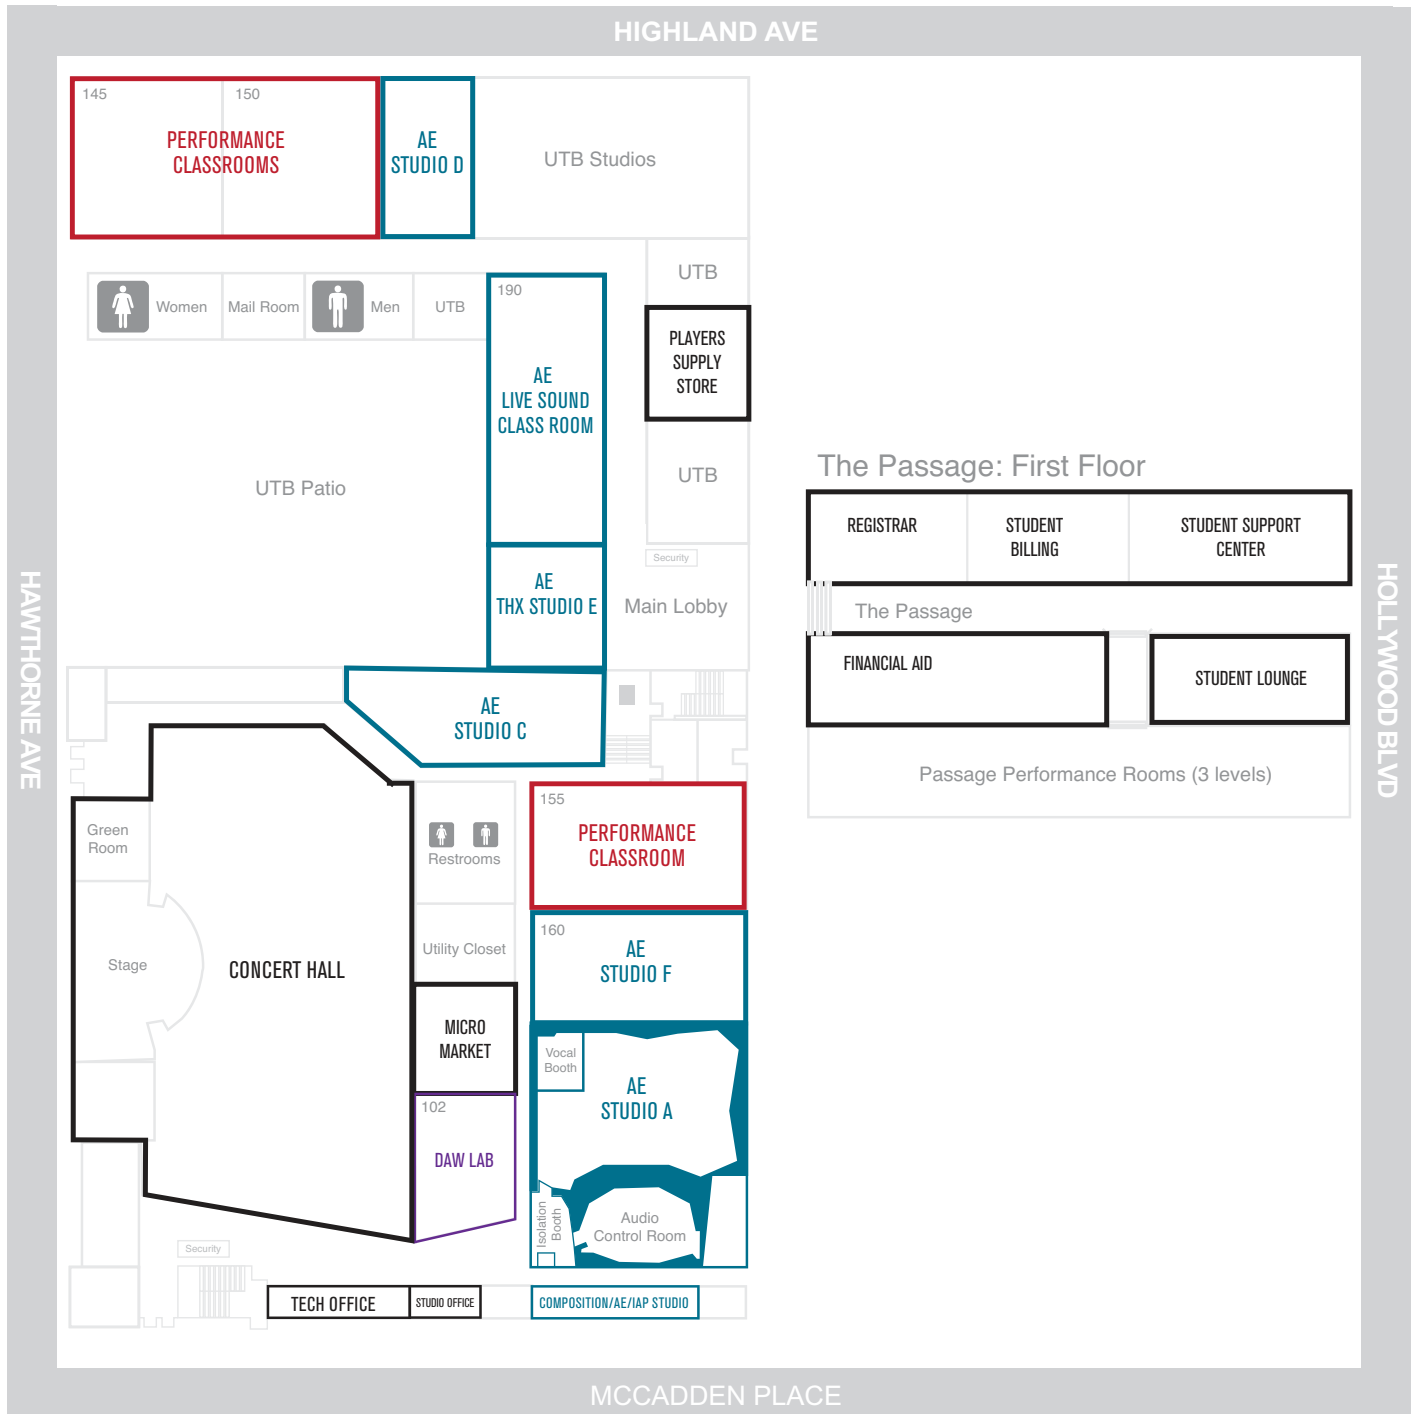

CAMPUS MAP

1ST FLOOR

CAMPUS MAP

2ND FLOOR

CAMPUS MAP

3RD FLOOR

CAMPUS BUILDING CODES

The map below should help you find your classes. If you have any questions, please visit the Student Affairs office on the east side of the passage.

Please note: Rooms MI-145, MI-150, and MI-190 are located in the UTB wing of the Main Building and can be accessed from the Main Entrance past the security desk

Musicians Institute building codes are as follows:

1 ADMIN - Administration Building

6752 Hollywood Blvd.

2 HIGH - Highland Building

1622 N. Highland Ave.

3 MCAN - McCadden Annex

1621 N. McCadden Place

4 MBH - Music Business Building

1518 N. Highland Ave. near Sunset Blvd.

5 MI - Musicians Institute Main Building

1655 N. McCadden Place

6 PASS - Passage

6752 Hollywood Blvd.

7 UTB - UTB Building

6779 Hawthorn Ave (*Enter through Main MI Entrance*)

P PARKING

All lots are independently operated and not affiliated with MI.